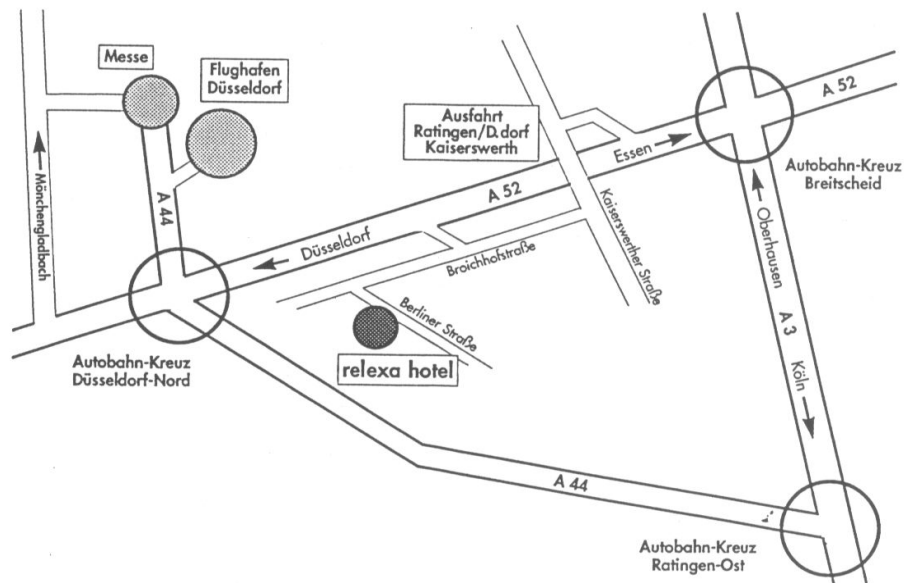

How to find the relexa hotel Airport in Düsseldorf-Ratingen :

The relexa hotel Airport Düsseldorf-Ratingen is located north of Düsseldorf and situated in the area of the economic centres Düsseldorf, Essen, Neuss and Cologne.

We are just a few minutes away from the international airport, fairgrounds and motorways A 52, A 3 and A 44.

Approach by motorway A 52, coming from Essen direction Düsseldorf:

Exit „Düsseldorf-Kaiserswerth/Ratingen“ turn left, the first street right then turn left at the 2nd traffic light (Berliner Straße). You reach the hotel after about 200 metres on the right side.

Approach by motorway A 52, coming from Düsseldorf direction Essen:

Exit „Düsseldorf-Kaiserswerth/Ratingen“ turn right, approximately 400 meters straight on, turn left at the traffic light (Berliner Straße). You reach the hotel after about 200 metres on the right side.

Parking facilities:

There are several parking facilities in front of the hotel.

Please register at reception if you wish to leave your car in the garage.

With bus or train:

Ratingen Ostbahnhof: Bus Nr. 760 to Brandenburger Straße. The bus stop is about 100 metres from the hotel.